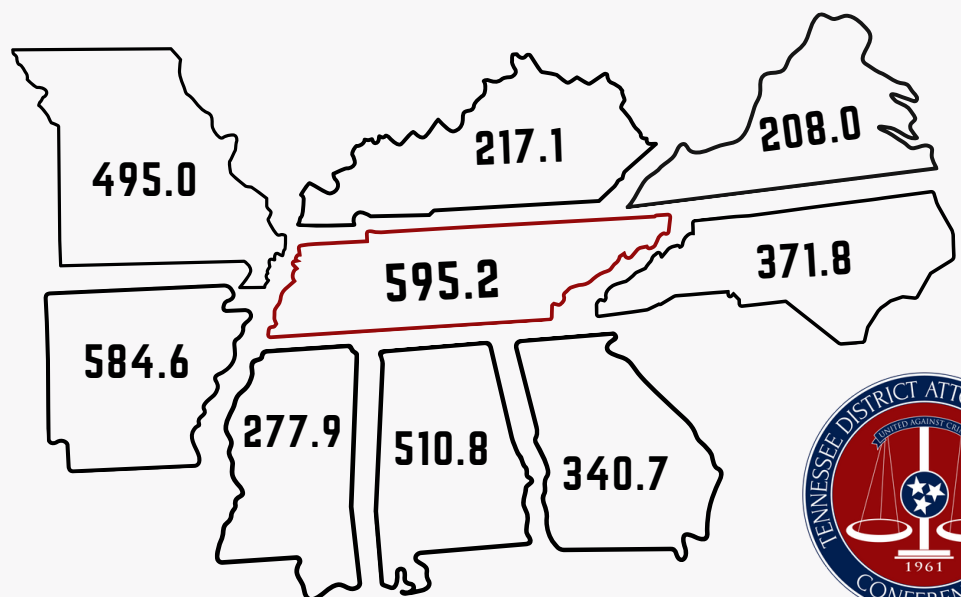

# VIOLENT CRIME IN THE UNITED STATES

FBI Uniform Crime Reporting (UCR) Data by State, 2009 - 2019

The Violent Crime Rates included below are based on the number of specified offenses committed per 100,000 inhabitants of each state. In its definition of violent crime, the FBI includes the offenses of murder, rape, robbery and aggravated assault. Tennessee has been in the top 5 most violent states for the last 10 years. In 2009, 2011 and 2012, Tennessee was the #1 most violent state.

## THE 5 MOST VIOLENT STATES IN 2019

As ranked by their 2019 FBI UCR Violent Crime Rate

1) ALASKA  
867.1

2) NEW MEXICO  
832.2

3) TENNESSEE

595.2

4) ARKANSAS  
584.6

5) LOUISIANA  
549.3

## TENNESSEE IN COMPARISON TO ITS NEIGHBORING STATES